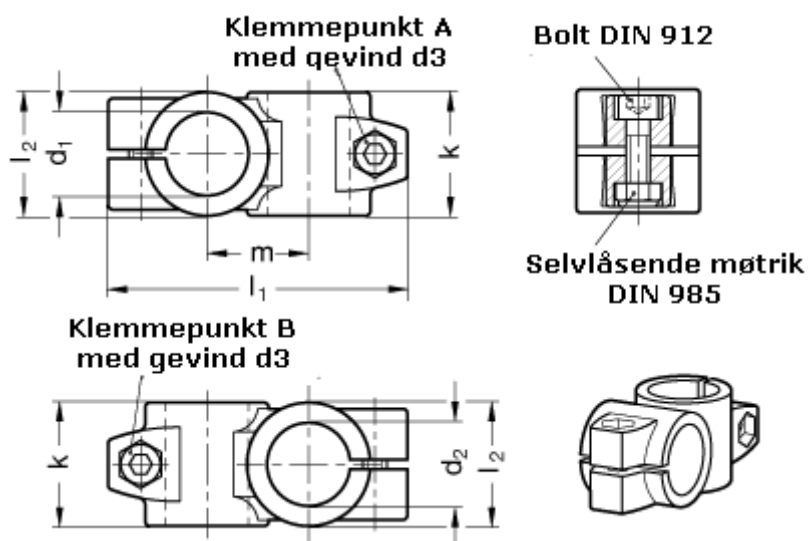

Article number: 20132B50B50652SW
Description: E+G 2-way pipe clamp
GN 132-B50-B50-65-2-SW

Measures

Adjustable clamp lever = GN 911-M10-55 have to be ordred separately

d1	= 50
d2	= 50
d3	= M10
k	= 65
l1	= 143.0
l2	= 65
m	= 53